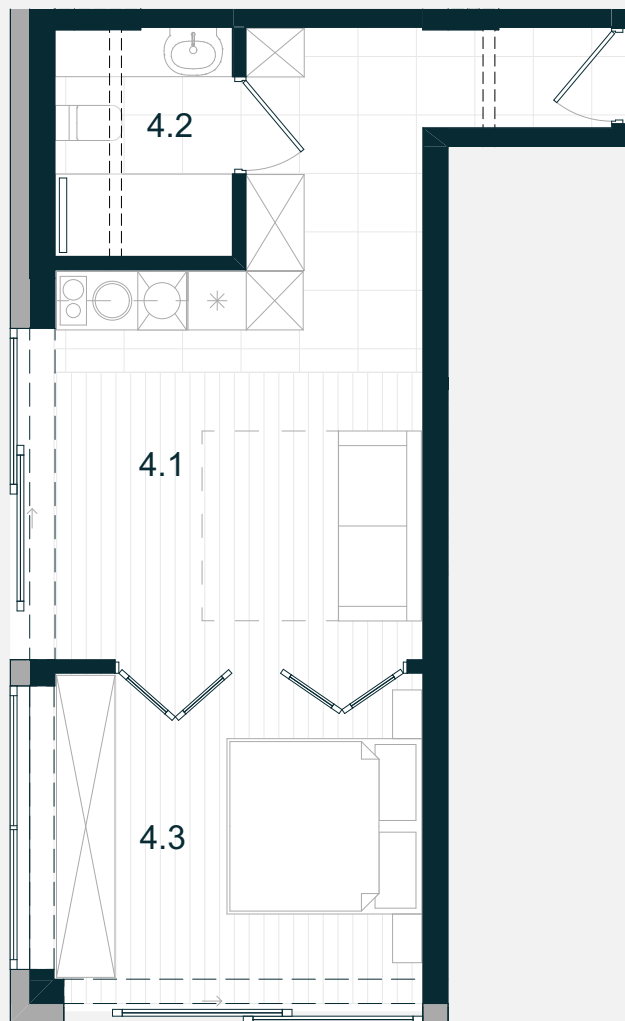

PARTER
ground floor

APARTAMENT
4

Apartment 4 / Apartament 4 **41 m²**

4.1	Salon z aneksem kuchennym (Living room with kitchenette)	24,10 m²
4.2	WC (Toilet)	4,30 m²
4.3	Pomieszczenie	12,60 m²